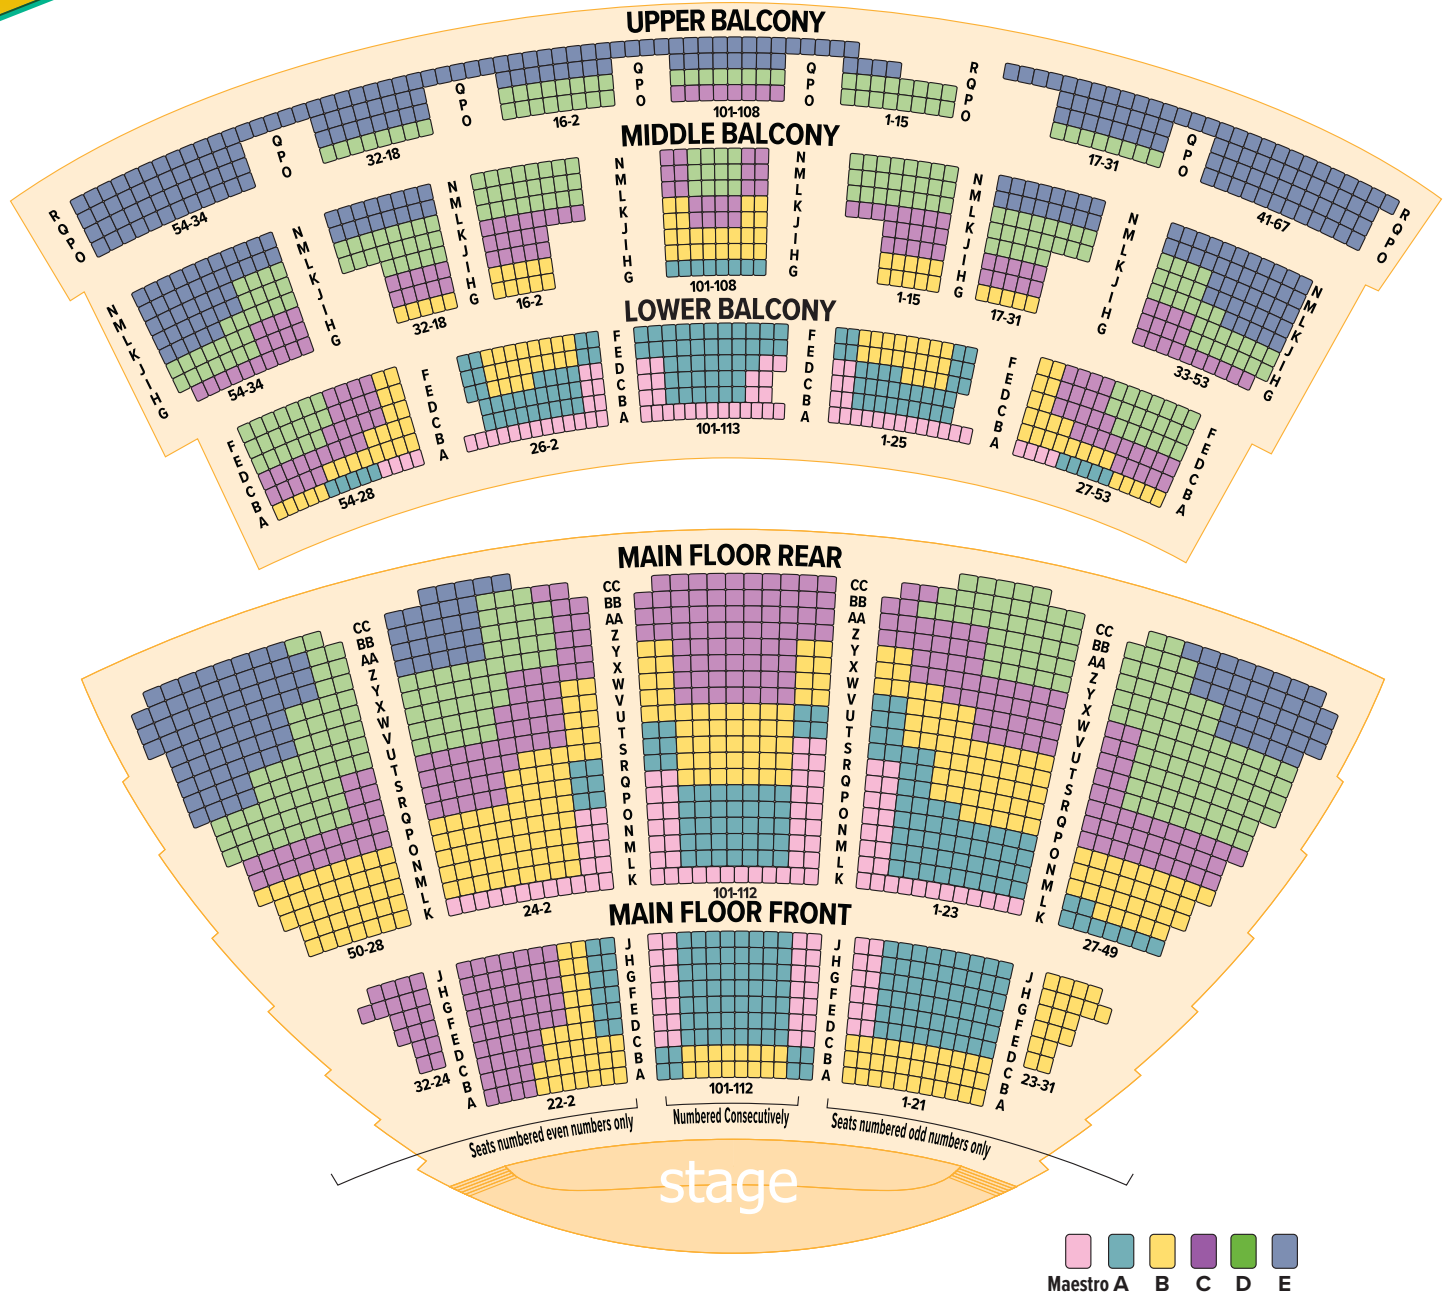

**BUFFALO
PHILHARMONIC
ORCHESTRA**

Classics 2627

Seating Chart

For more information, call (716)885-5000 | boxoffice@bpo.org