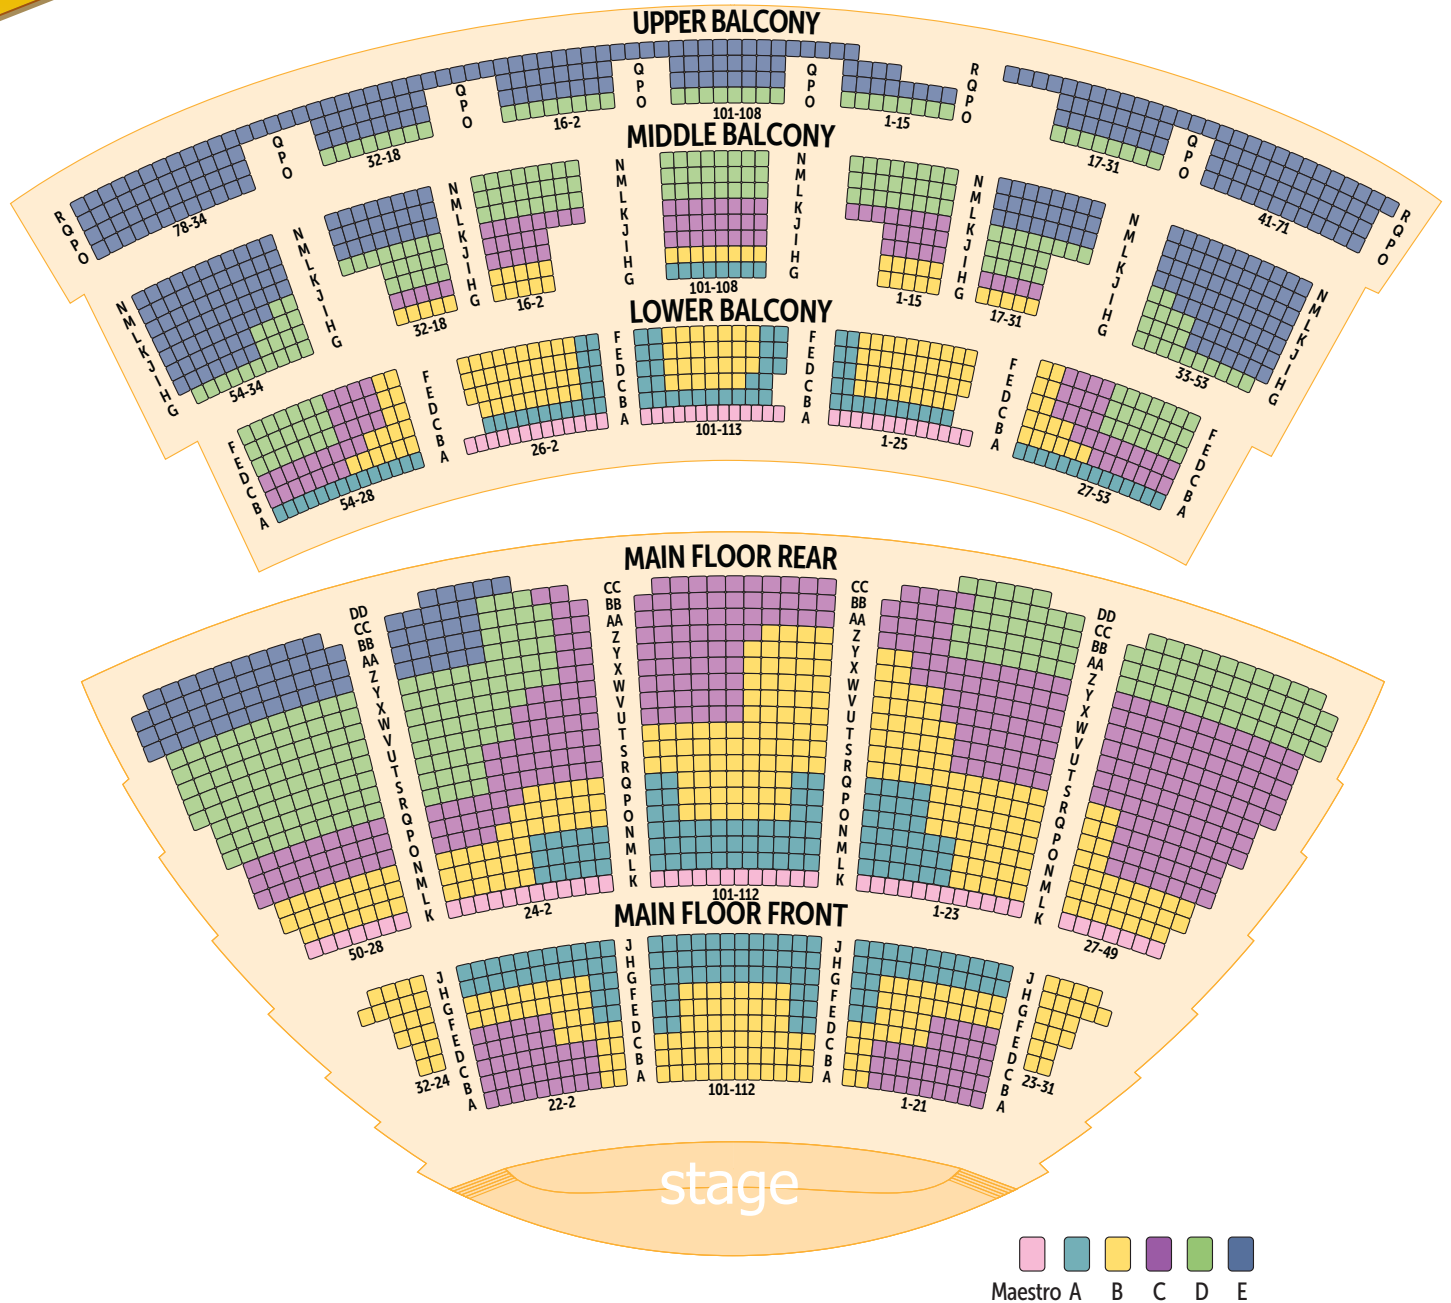

**BUFFALO
PHILHARMONIC
ORCHESTRA**

Coffee 2627

Seating Chart

For more information, call (716)885-5000 | boxoffice@bpo.org