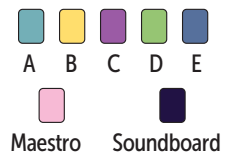

**BUFFALO
PHILHARMONIC
ORCHESTRA**

Movies 2627

Seating Chart

For more information, call (716)885-5000 | boxoffice@bpo.org