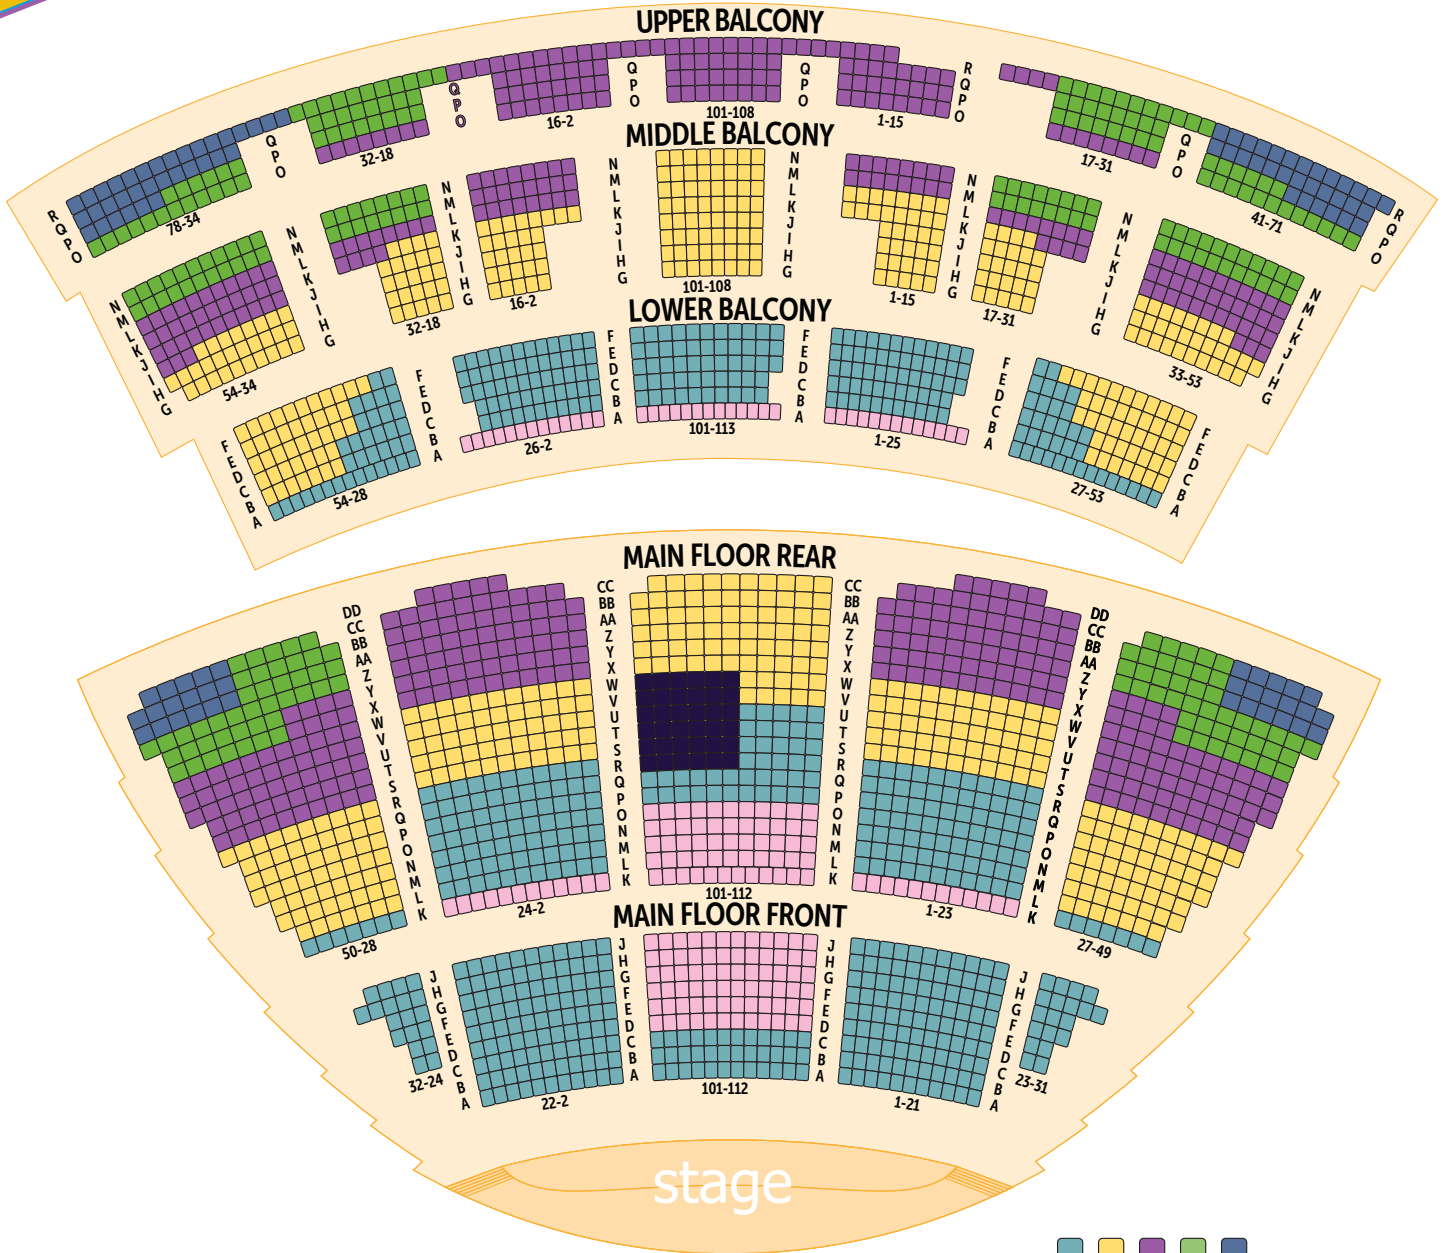

**BUFFALO
PHILHARMONIC
ORCHESTRA**

Movies 2627

Seating Chart

For more information, call (716)885-5000 | boxoffice@bpo.org