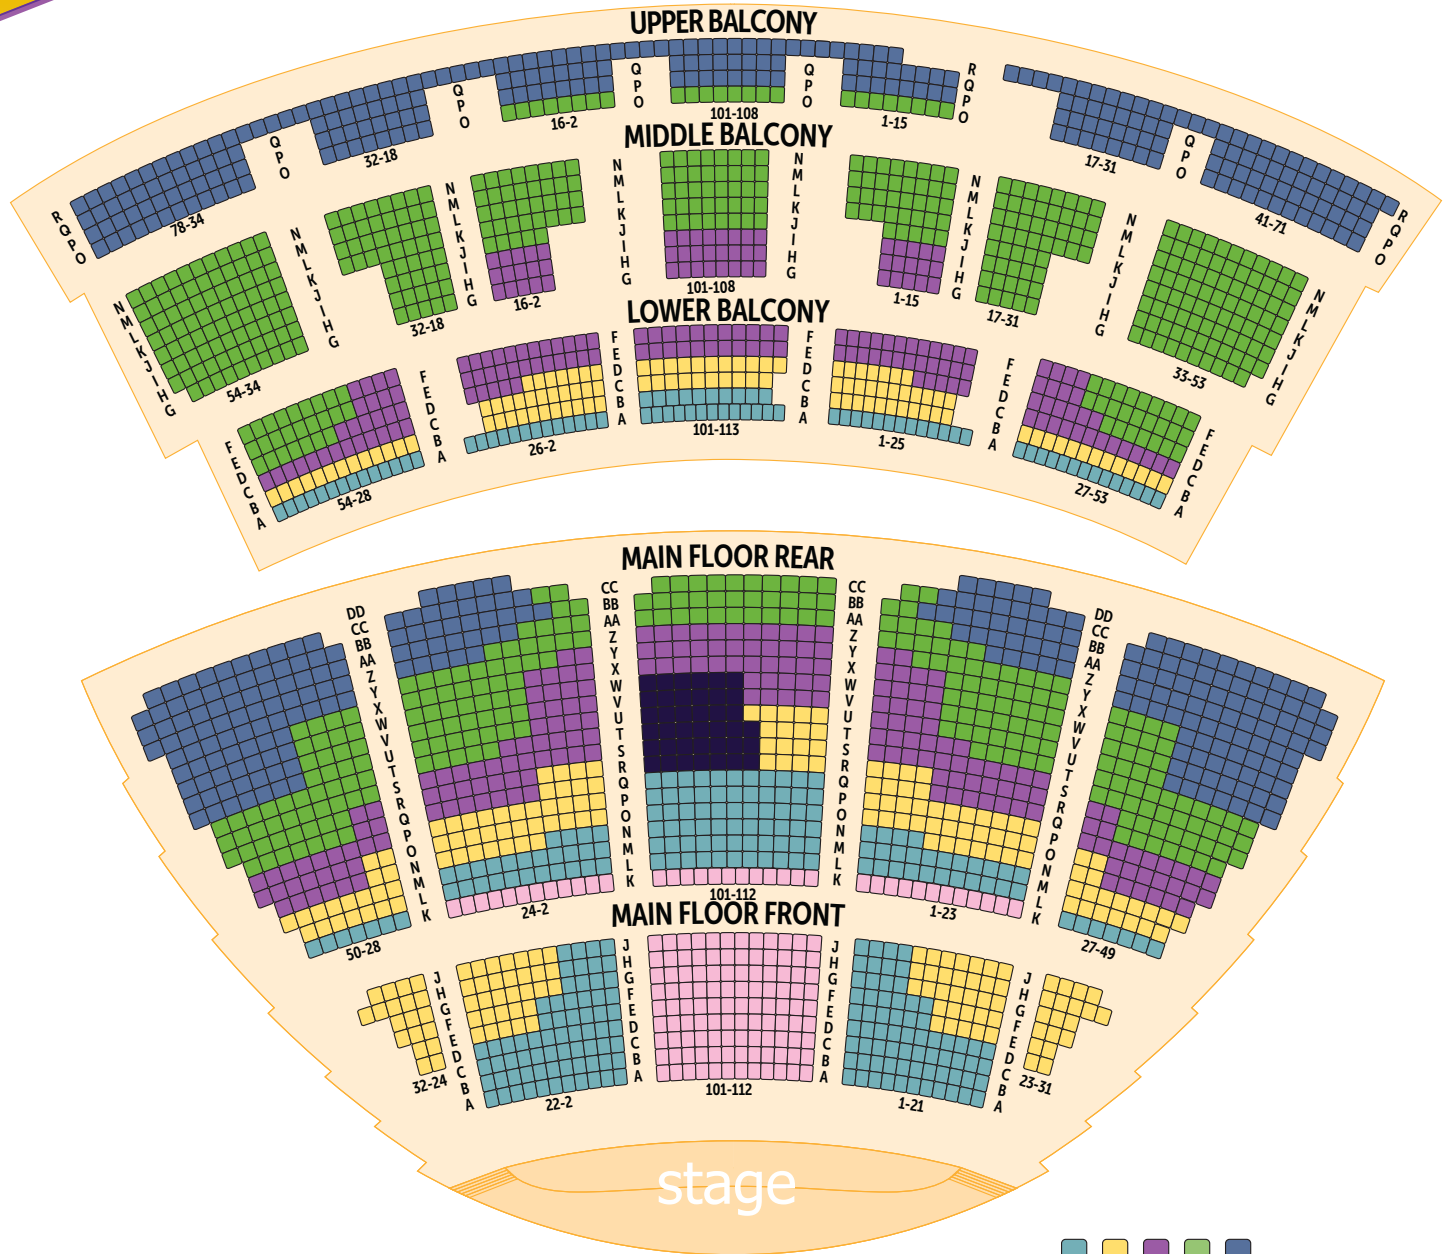

**BUFFALO
PHILHARMONIC
ORCHESTRA**

Rock 2627

Seating Chart

For more information, call (716)885-5000 | boxoffice@bpo.org