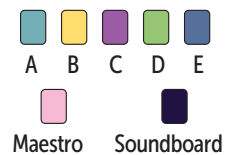

**BUFFALO
PHILHARMONIC
ORCHESTRA**

Rock 2627

Seating Chart

For more information, call (716)885-5000 | boxoffice@bpo.org